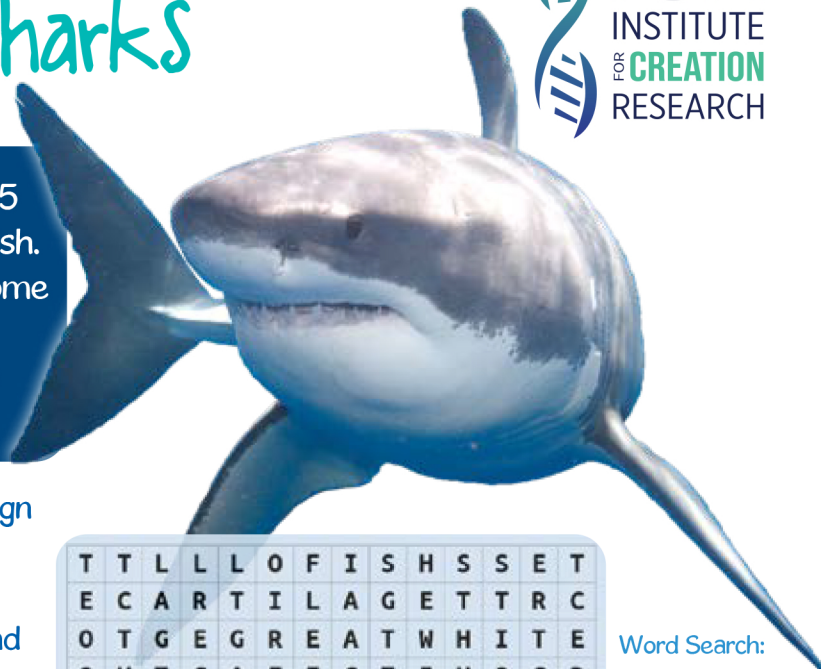

## Sharks

Our Creator Jesus Christ made sharks on Day 5 of the creation week, along with all the other fish. There are over 500 shark species, and they come in many sizes. An adult great white shark can grow more than 20 feet long and live to be 70 years old. Did you also know...

- ✓ Shark fossils look just like today's sharks—no sign of evolution or millions of years.
- ✓ Sharks don't have hard bones like yours and mine. Their skeletons are made of easy-to-bend cartilage, like what we have in our ears and noses.
- ✓ Like most fish, sharks never stop growing, and when they lose a tooth, another takes its place.
- ✓ Sharks can hear sounds in the water over 2,000 feet away, and they can smell blood more than a mile away.
- ✓ Sharks don't chew their food...they swallow it whole! Yikes!